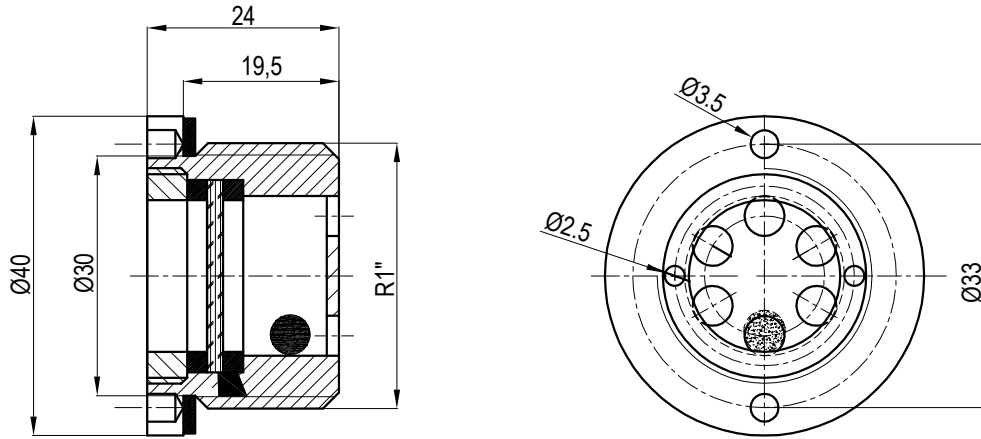

oil level indicators

OIL LEVEL INDICATOR R1" (FOR HERMETICALLY SEALED TYPE TRANSFORMERS)

TYPE: OLI-C

CODE NO: 231

OIL LEVEL INDICATOR VERTICAL (FOR HERMETICALLY SEALED TYPE TRANSFORMERS)

TYPE: OLI-D

CODE NO	CONNECTION DIAMETER	K	L
232	R1"	227	141
23201	R1 ½"	227	141
23203	R1 ¾"	227	141
23204	R2"	227	141
232-1	R1"	267	181
23202-1	R1 ½"	267	181
23203-1	R1 ¾"	267	181
23204-1	R2"	267	181