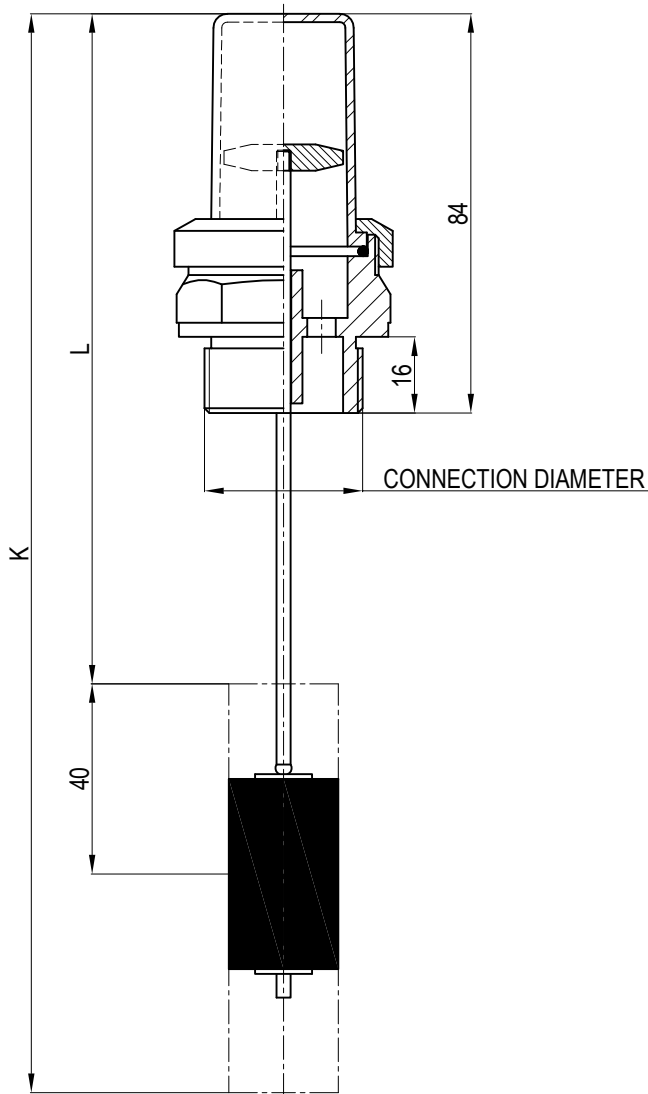

oil level indicators

OIL LEVEL INDICATOR R1" (FOR HERMETICALLY SEALED TYPE TRANSFORMERS)

TYPE: OLI-C

CODE NO: 231

OIL LEVEL INDICATOR VERTICAL (FOR HERMETICALLY SEALED TYPE TRANSFORMERS)

TYPE: OLI-D

CODE NO	CONNECTION DIAMETER	K	L
232	R1"	227	141
23201	R1 ½"	227	141
23203	R1 ¾"	227	141
23204	R2"	227	141
232-1	R1"	267	181
23202-1	R1 ½"	267	181
23203-1	R1 ¾"	267	181
23204-1	R2"	267	181